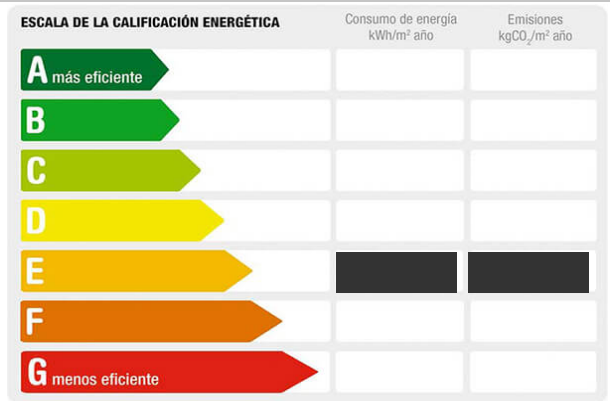

Reference: **M630**

Property type: Land

Sale/rent: For sale

Price: **30.000 €**

Condition: Not developable

Town: Salobreña

Province: Granada

Postal code: 18680

Zone: Loma Miranda

Sqm built: 4000

Description:

Land in Loma Miranda, on top of Monte de los Almendros.

The land has 4,000 meters, there is a flat part and some terraces.

It has impressive views to enjoy the landscape.