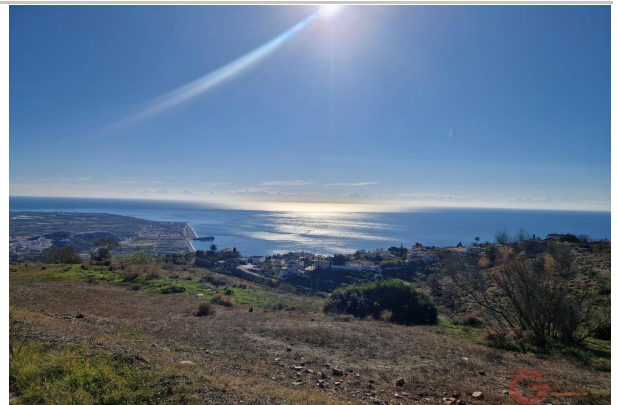

Reference: **M630**

Property type: Land

Sale/rent: For sale

Price: **30.000 €**

Condition: Not developable

Town: Salobreña

Province: Granada

Postal code: 18680

Zone: Loma Miranda